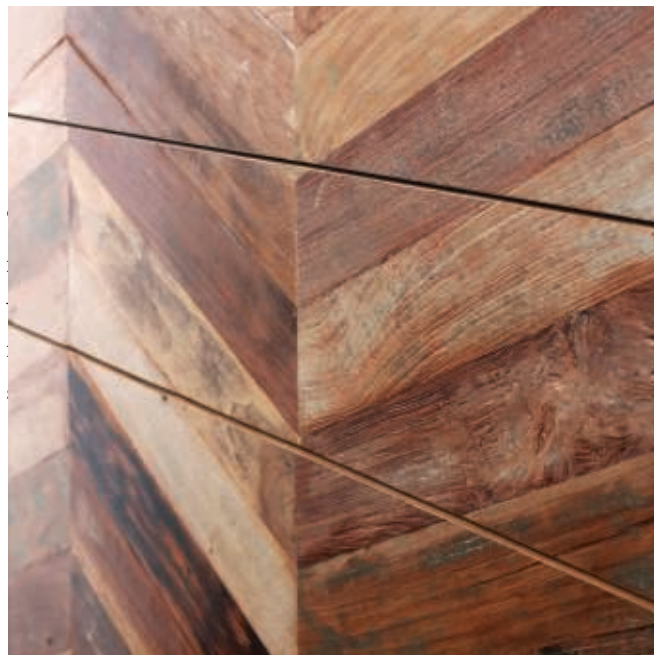

SMOOTH MIXED WIDTH

Reclaimed Teak
PLYWOOD

BACK: SMOOTH-SANDED FINGERJOINT RECLAIMED TEAK

FINGER JOINT

WIREBRUSHED
Reclaimed Teak
PLYWOOD

BACK: SMOOTH-
SANDED FINGERJOINT
RECLAIMEDTEAK

NATURAL
PATINA
CHEVRON
PLYWOOD

BACK: SMOOTH-
SANDED FINGERJOINT
RECLAIMED TEAK

YOU WON'T SACRIFICE BEAUTY,

WE DON'T SACRIFICE NATURE.

Old-growth Teak is one of the rarest and most beautiful woods on earth, but harvesting these 100-300 year old trees destroys the surrounding forest and the other living things inside it. Each year 32,000,000 acres of tropical rainforest are destroyed. IndoTeak Design believes in protecting the most vibrant and diverse eco-systems on the planet. Indoteak gives new life to old-growth Teak reclaiming 100-500 year old beams from buildings that are slated for demolition. The beams are handcrafted into the most beautiful, durable and sustainable wood products on the market. The Rainforest Alliance recognizes Indoteak Design as the leader in the industry and has awarded us its coveted Sustainable Standard Setter Award. *Indoteak Design, for a beautiful life.*